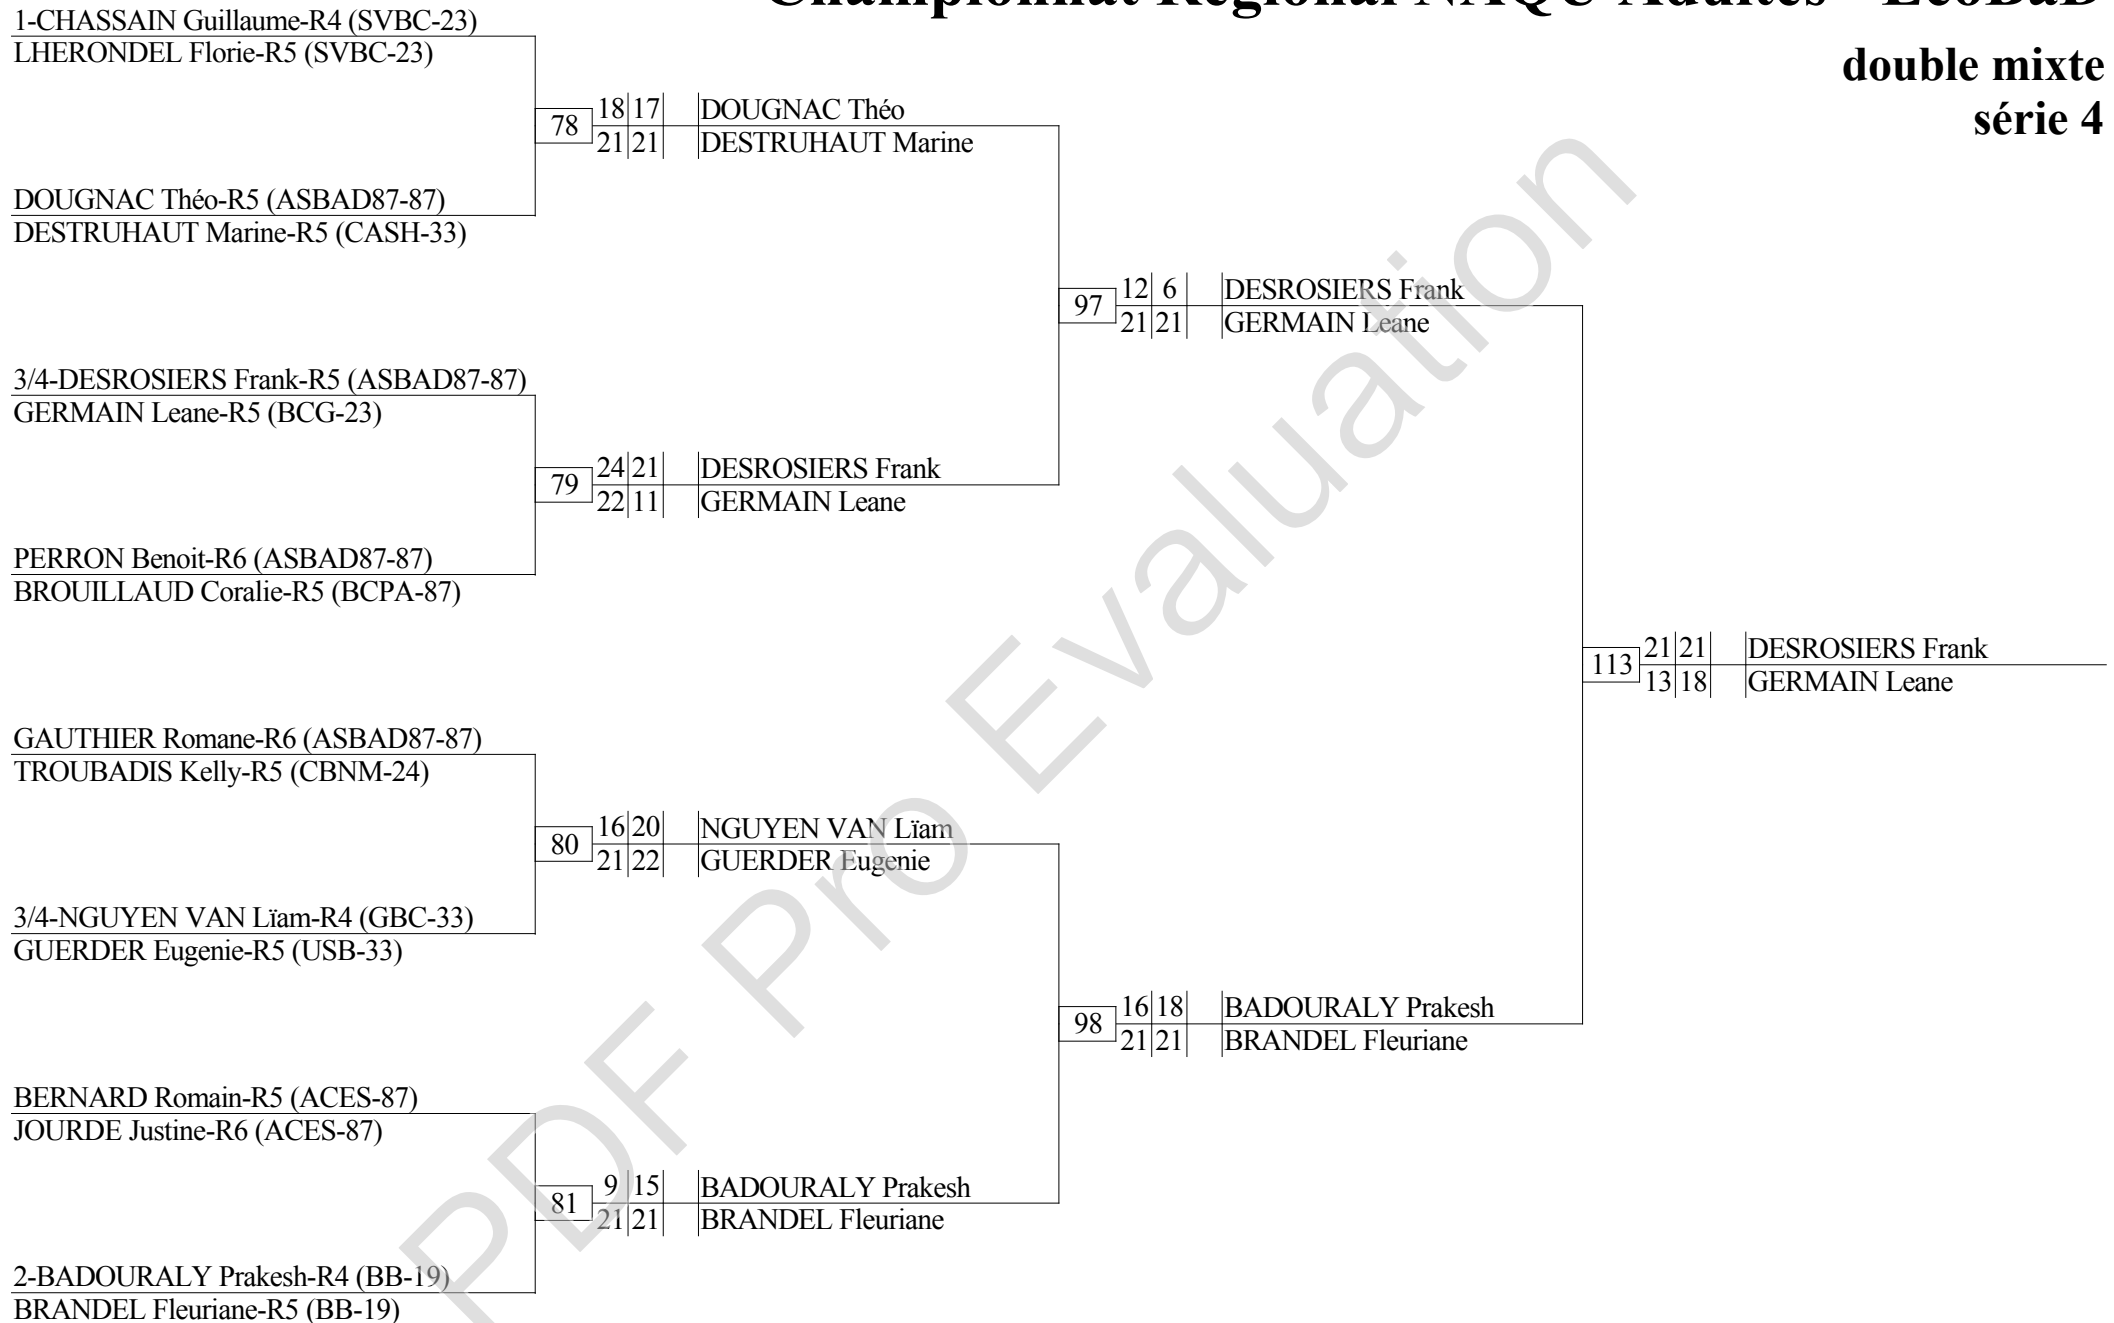

Championnat Régional NAQU Adultes - EcoBaD

double mixte
série 4

Championnat Régional NAQU Adultes - EcoBaD

Mx série 5 - PouleA	RODZIEWICZ NARBATE		TRICHET BRAYE		CASSAN MEYNARD		Vict.	Sets diff.	Pts diff.	Cl
1-RODZIEWICZ Timeo-D8 (CASH-2) NARBATE Noa-R5 (CASH-33)	FFBaD		36	21 | 15 21 | 17	59	21 | 14 21 | 19	2	4	19	1
TRICHET Anthony-D7 (MBC-47) BRAYE Deborah-R6 (CBNM-24)	36	15 | 21 17 | 21	FFBaD		13	21 | 19 19 | 21 17 | 21	0	-3	-14	3
CASSAN Damien-R6 (BB-19) MEYNARD Léna-D9 (LFDV-19)	59	14 | 21 19 | 21	13	19 | 21 21 | 19 21 | 17	FFBaD		1	-1	-5	2

Mx série 5 - PouleB	GUICHE DELAGE		FAURE ROBIN		BOISSONNAT BLASTRE		Vict.	Sets diff.	Pts diff.	Cl
2-GUICHE Florian-R6 (ALGP-16) DELAGE Valérie-D8 (ALGP-16)	FFBaD		37	22 | 20 13 | 21 20 | 22	60	21 | 19 21 | 16	1	1	-1	1
FAURE Kevin-D7 (RVE-19) ROBIN Marion-D7 (LFDV-19)	37	20 | 22 21 | 13 22 | 20	FFBaD		14	23 | 21 17 | 21 24 | 26	1	0	4	2
BOISSONNAT Jerome-D7 (CBNM-2) BLASTRE Laetitia-D7 (CBNM-24)	60	19 | 21 16 | 21	14	21 | 23 21 | 17 26 | 24	FFBaD		1	-1	-3	3